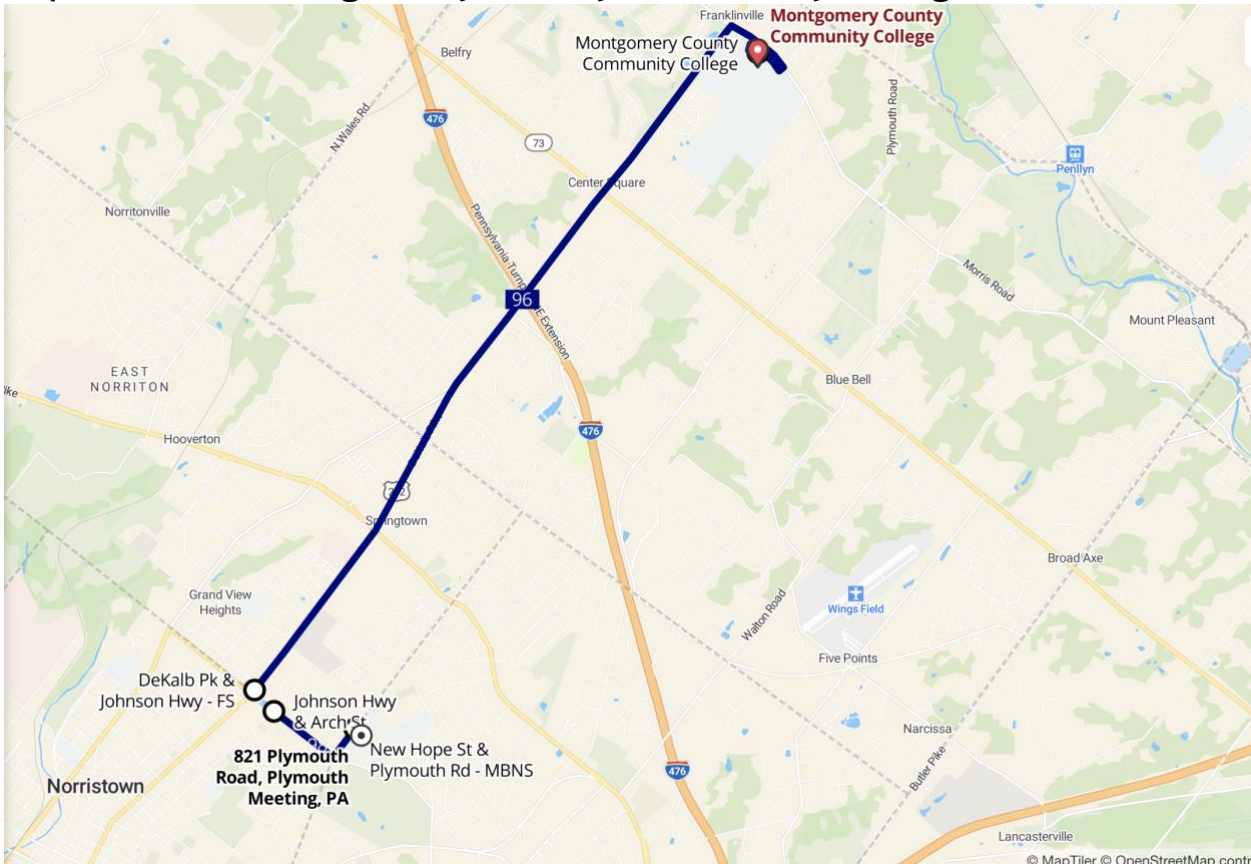

(Lansdale) and has connections at the Norristown Transportation Center:

Rts. 97, 98 & 99 (immediate area)

Septa Route 97

Covers the Metroplex Center, Conshohocken via Hector Street and has

connections at the Norristown Transportation Center; Rts. 96, 97 and 99

(immediate area)

Septa Route 98

Covers the Plymouth Meeting Mall; Rts. 96, 97, 98 & 99 and has

connections at the Norristown Transportation Center; Rts. 95, 98

(immediate area)

Septa Route 99

Covers the King of Prussia area, Audubon & Oaks from the Norristown

Transportation Center; connections to/from immediate area; Rts; 96, 97,

98

Example:

Septa Bus to Montgomery County Community College from CMTHS

Depart from 821 Plymouth Road, Plymouth Meeting, PA

Walk 0.1 miles to **New Hope St & Plymouth Rd - MBNS**

Board at **New Hope St & Plymouth Rd - MBNS (27799)** at **9:03 AM**

Get off at **Johnson Hwy & Arch St (31832)** at **9:06 AM**

Walk 0.2 miles to **DeKalb Pk & Johnson Hwy - FS**

Head northwest on **East Johnson Highway**